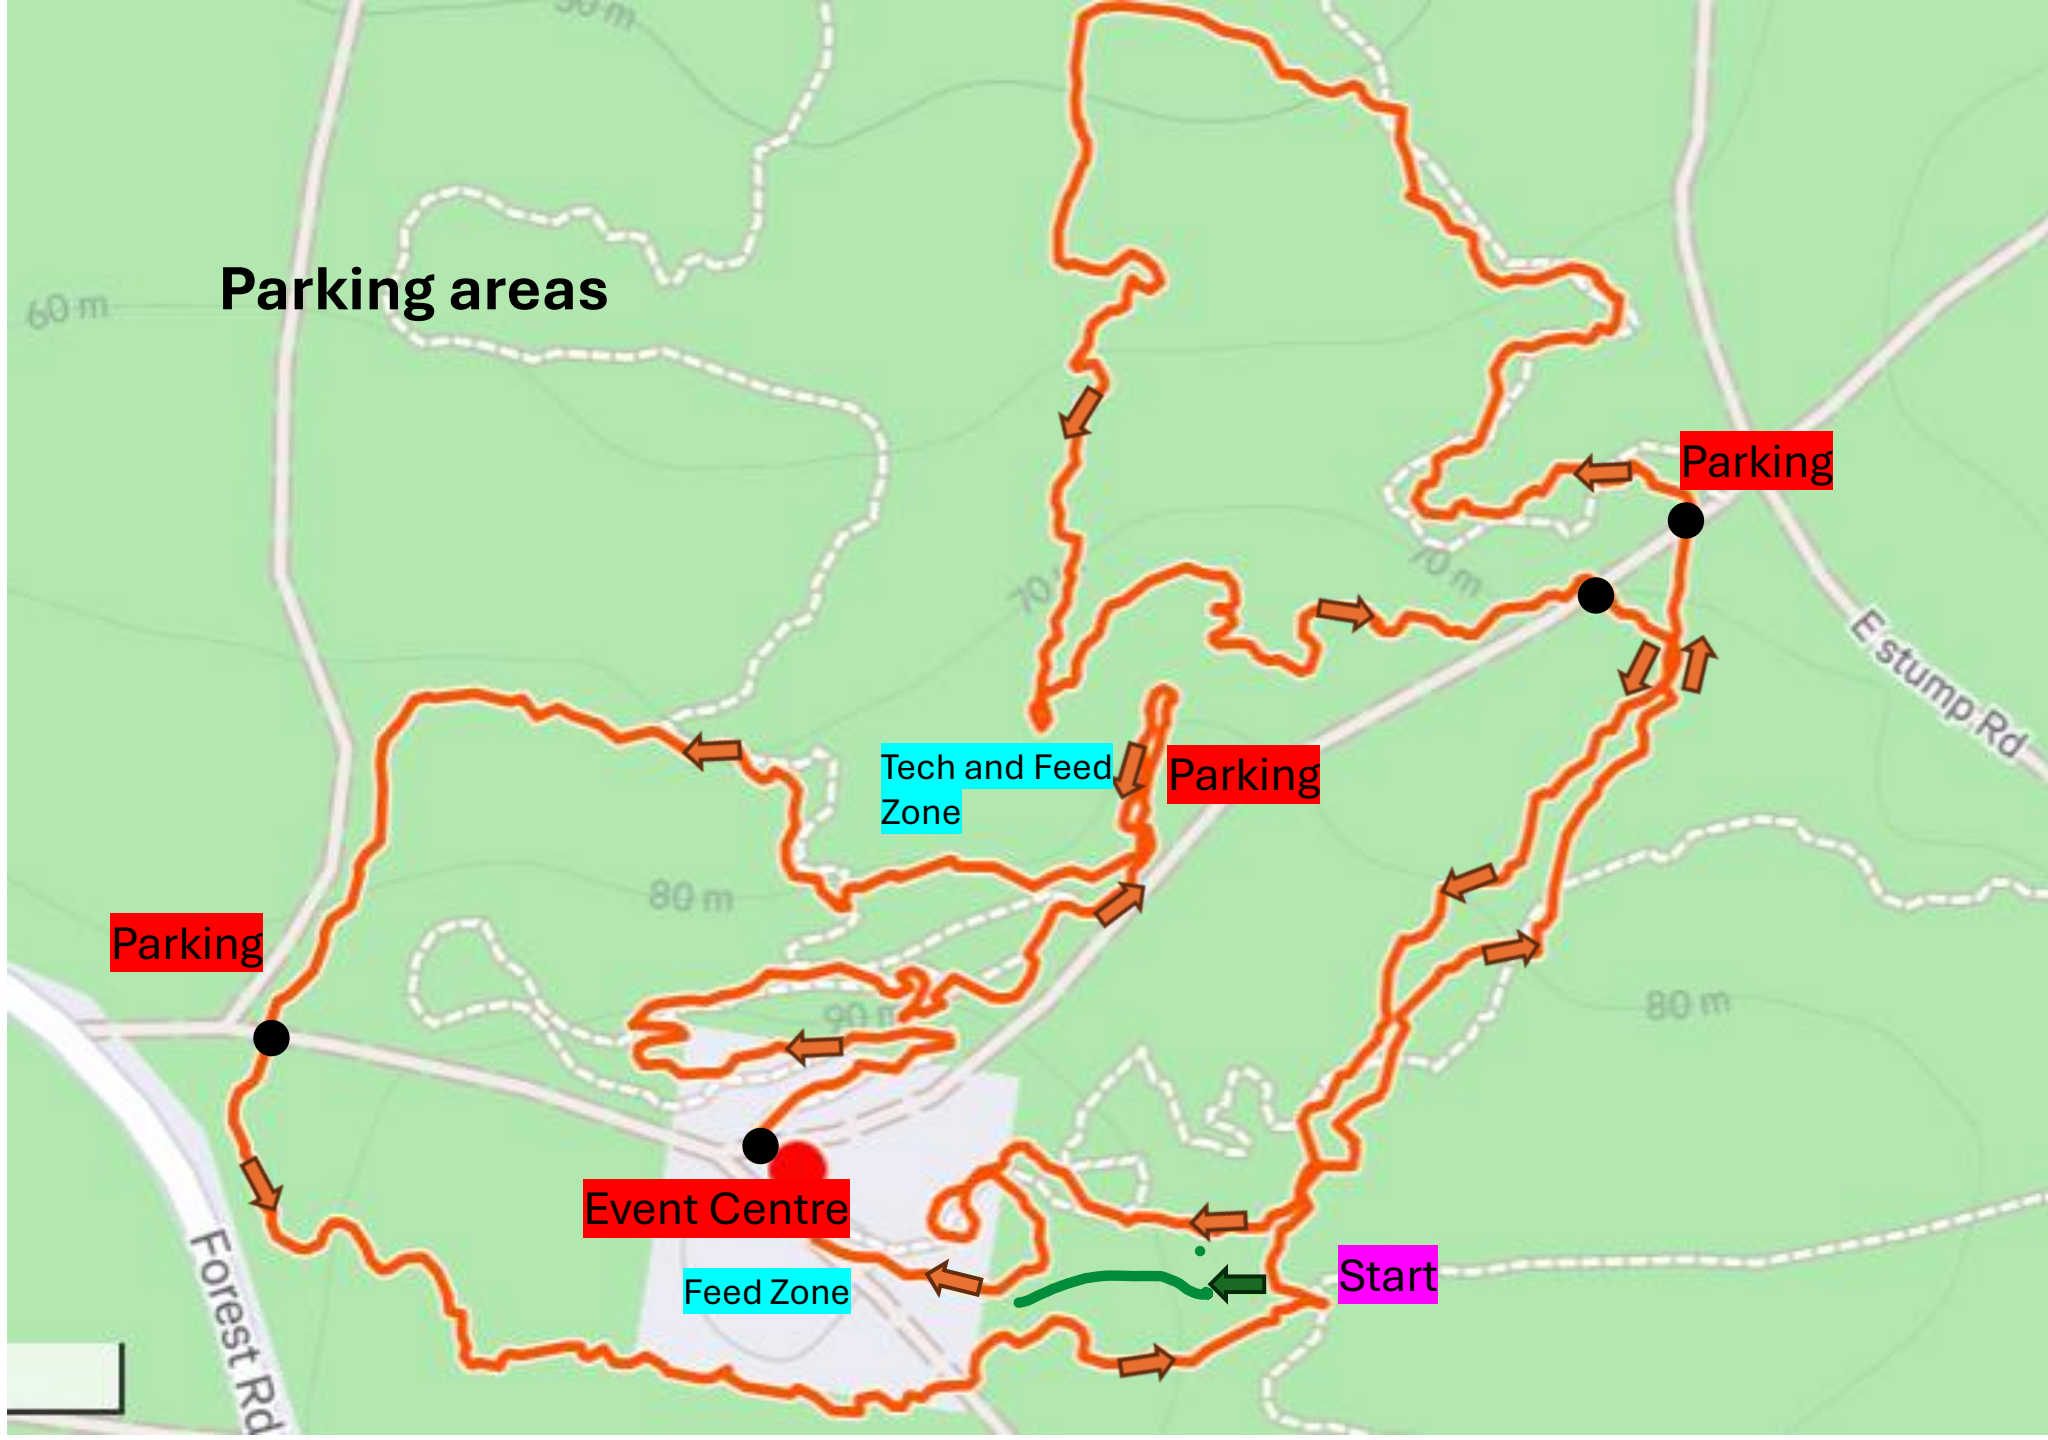

Full Course

Under 15 Course

Under 11/Under 13 Course

Parking areas

Parking

Tech and Feed Zone

Parking

Parking

Event Centre

Feed Zone

Start