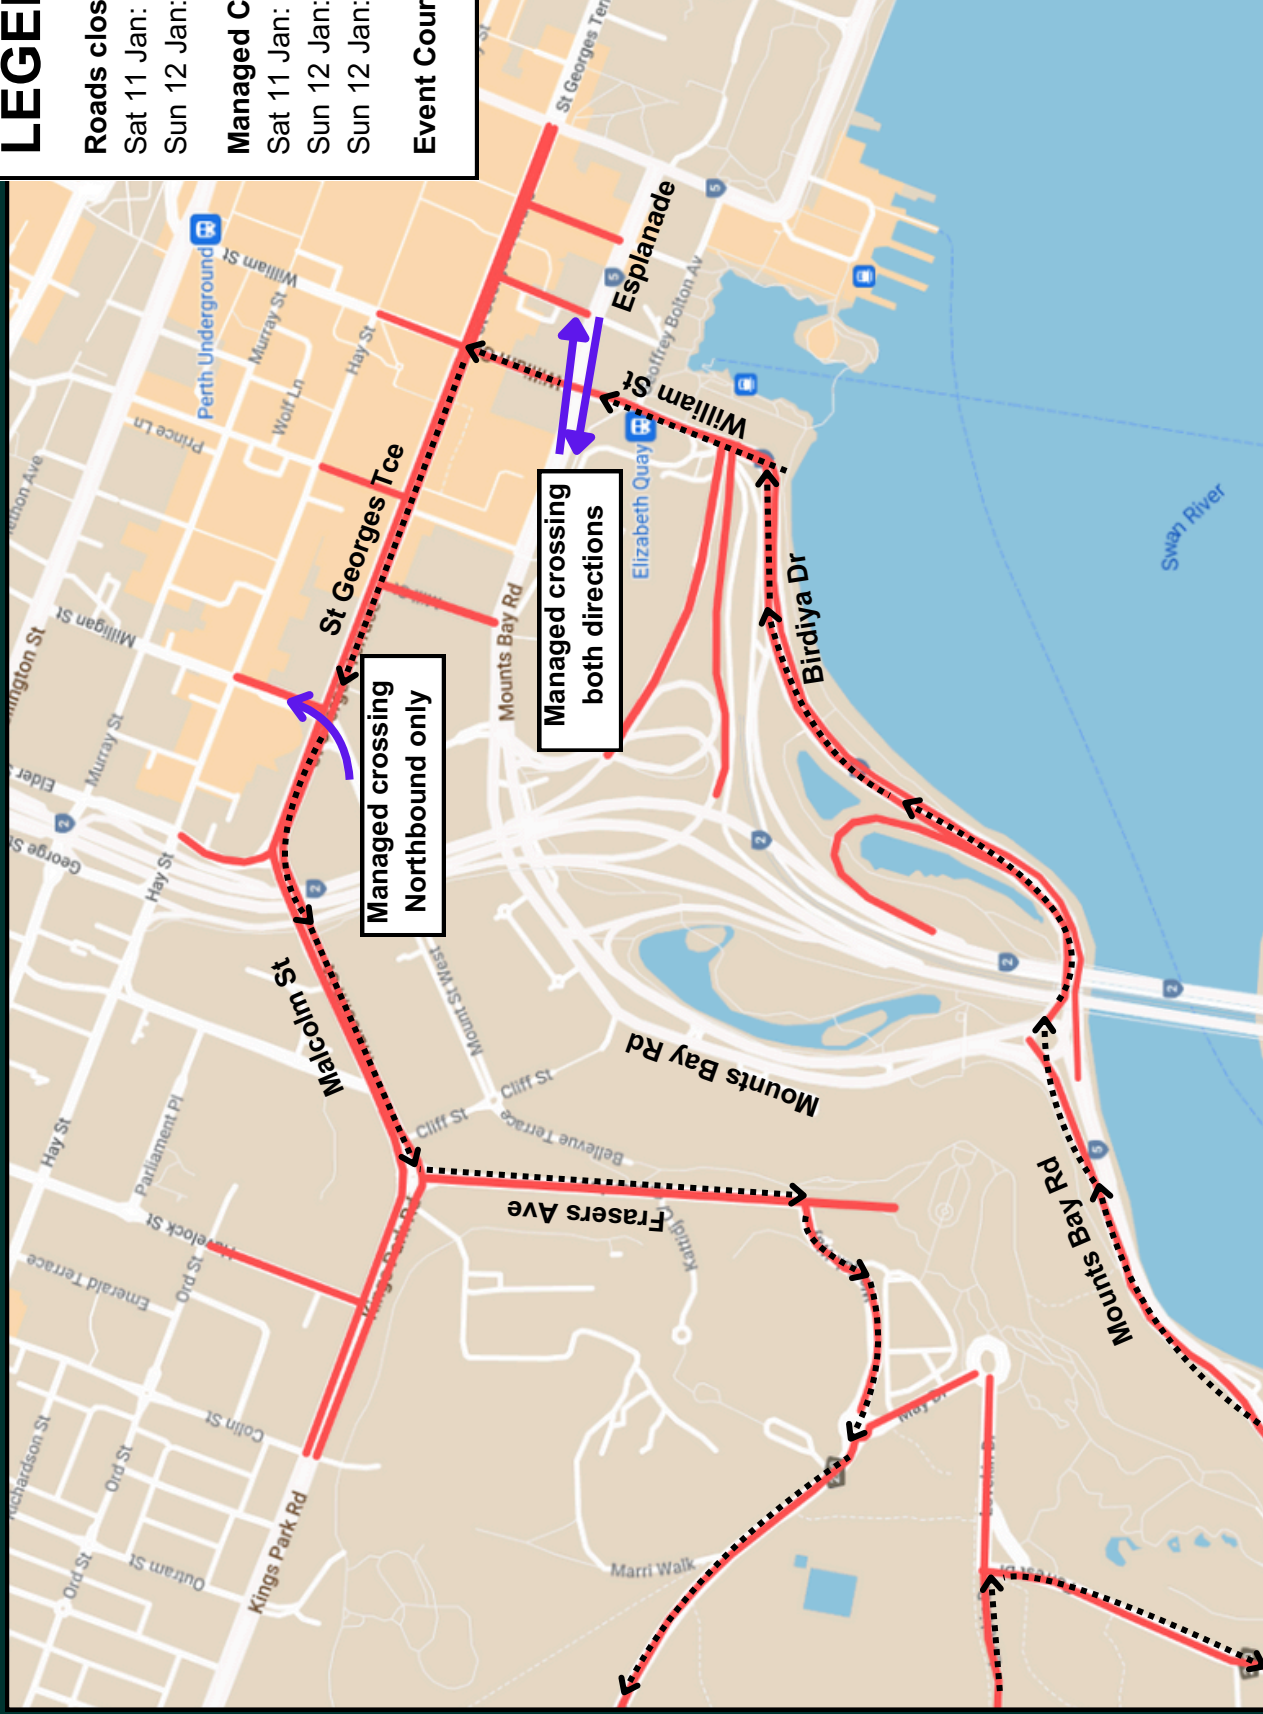

ST GEORGE'S TERRACE NOTICE

To ensure the safety of all residents, participants, spectators, and general public;
St Georges Terrace will be closed from Barrack Street to Kings Park Road to all non-event vehicles on Saturday 11 January 2025 and Sunday 12 January 2025, during the following times:

Traffic management will be positioned at road closure locations to safely manage traffic around the area. Please note, there may be parking restrictions in place along the road closure routes and towing may apply.

AusCycling would like to thank you for assistance and cooperation during the event and apologises for any inconvenience caused.

ROAD CLOSURE MAP

LEGEND

Roads closed:

- Sat 11 Jan: 5:00AM - 5:30PM
- Sun 12 Jan: 5:00AM - 7:30PM

Managed Crossings:

- Sat 11 Jan: 5:00AM - 5:30PM
- Sun 12 Jan: 5:00AM - 6:30AM
- Sun 12 Jan: 9:30AM - 7:30PM

Event Course

For full road closure maps please visit website: roadnationals.org.au/the-event/road-closures