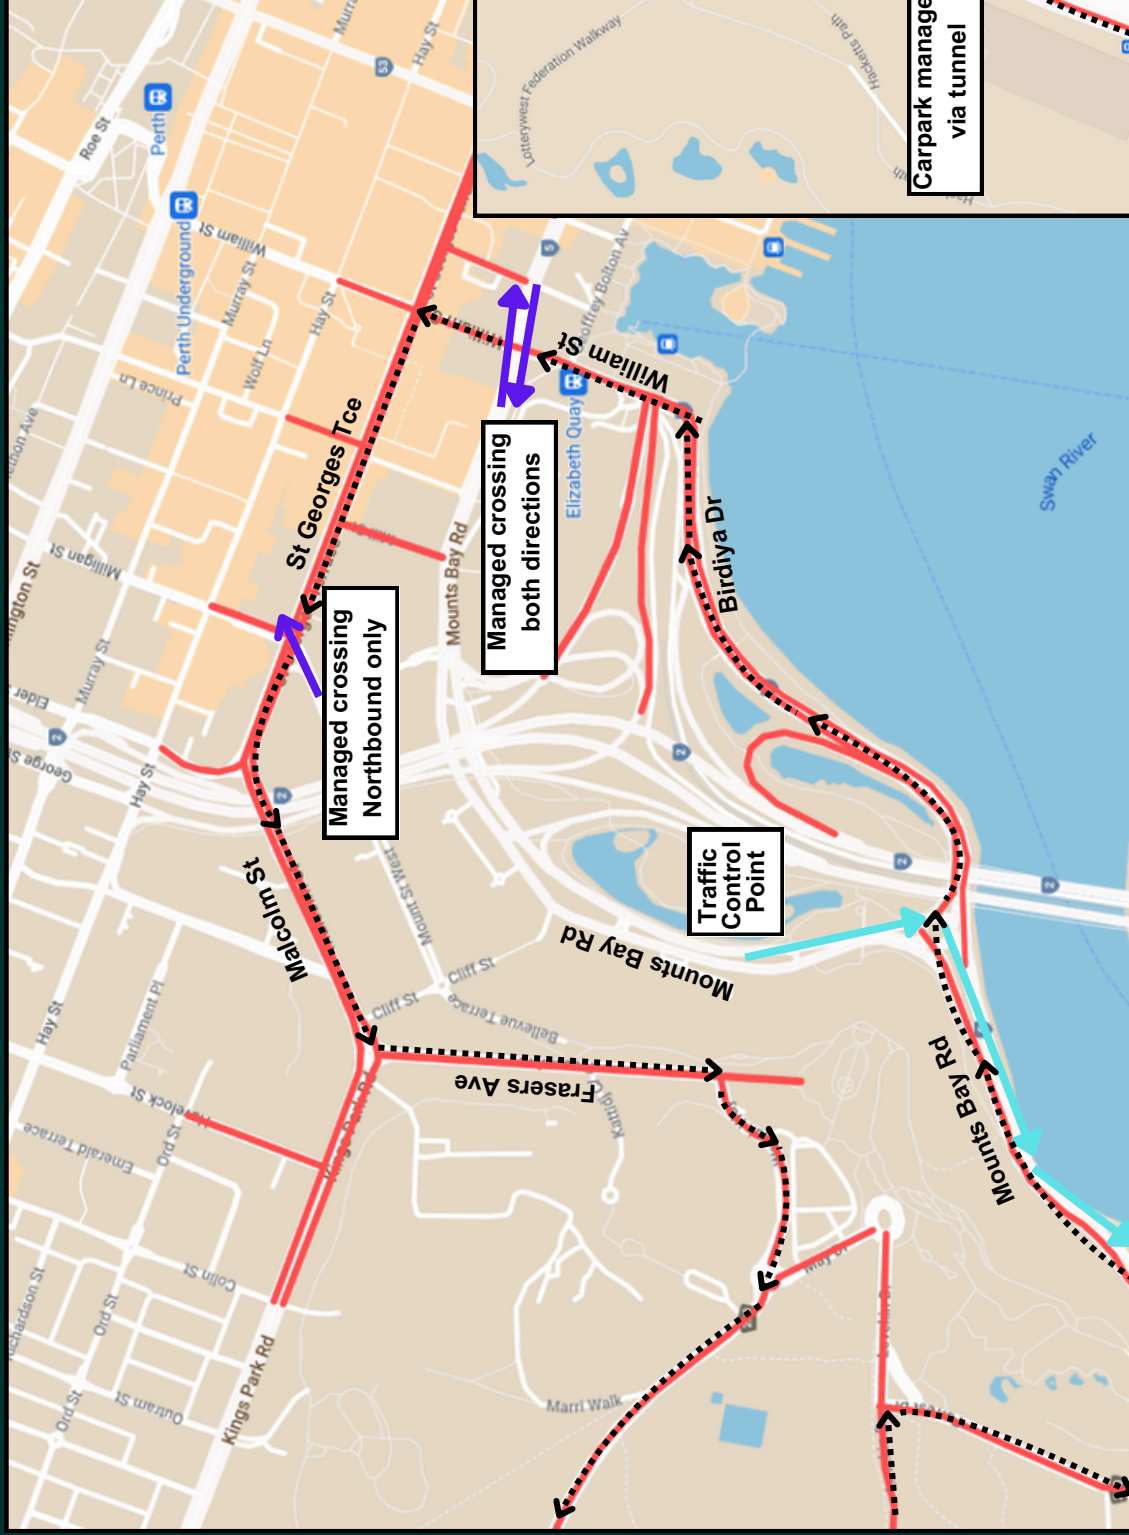

ROAD CLOSURE MAP

LEGEND

Roads closed:

- Sat 11 Jan: 5AM - 5:30PM
- Sun 12 Jan: 5AM - 7:30PM

Managed Crossings:

- Sat 11 Jan: 5AM - 5:30PM
- Sun 12 Jan: 5:00AM - 6:30AM
- Sun 12 Jan: 9:30AM - 7:30PM

Managed Return Route:

- Sat 11 Jan: 5AM - 5:30PM
- Sun 12 Jan: 5:00AM - 6:30AM
- Sun 12 Jan: 9:30AM - 7:30PM

Event Course

For full road closure maps please visit website: roadnationals.org.au/the-event/road-closures