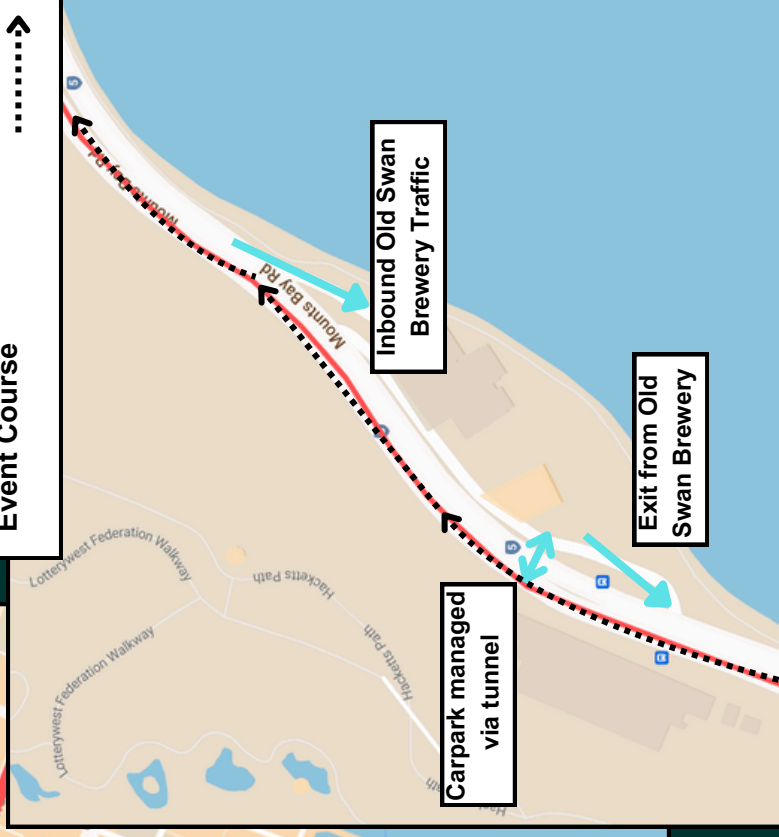

ROAD CLOSURE MAP

LEGEND

Roads closed:

- Sat 11 Jan: 5AM - 5:30PM
- Sun 12 Jan: 5AM - 7:30PM

Managed Crossings:

- Sat 11 Jan: 5AM - 5:30PM
- Sun 12 Jan: 5:00AM - 6:30AM
- Sun 12 Jan: 9:30AM - 7:30PM

Managed Return Route:

- Sat 11 Jan: 5AM - 5:30PM
- Sun 12 Jan: 5:00AM - 6:30AM
- Sun 12 Jan: 9:30AM - 7:30PM

Event Course

For full road closure maps please visit website: roadnationals.org.au/the-event/road-closures