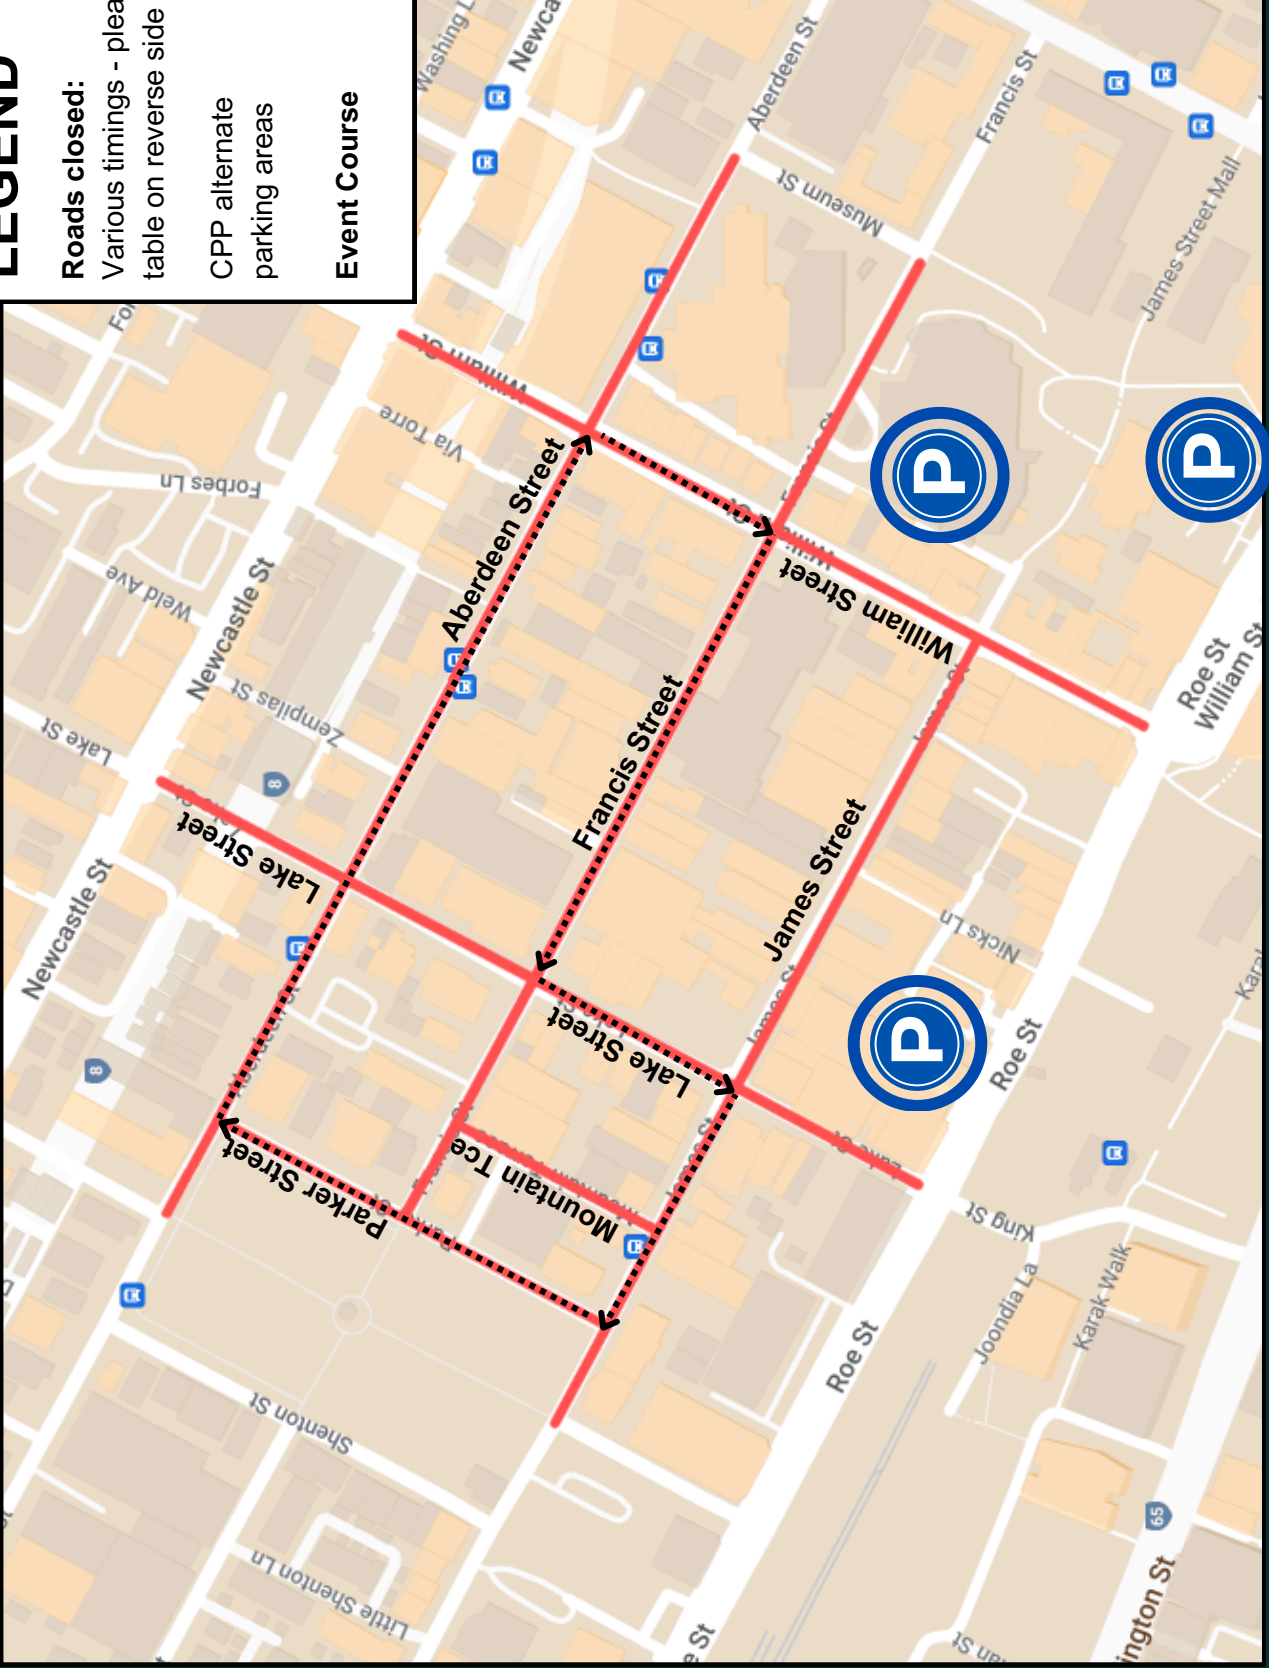

ROAD CLOSURE MAP

LEGEND

- **Roads closed:**
  Various timings - please table on reverse side
- **CPP alternate parking areas**
- **Event Course**

For full road closure maps please visit website: roadnationals.org.au/the-event/road-closures