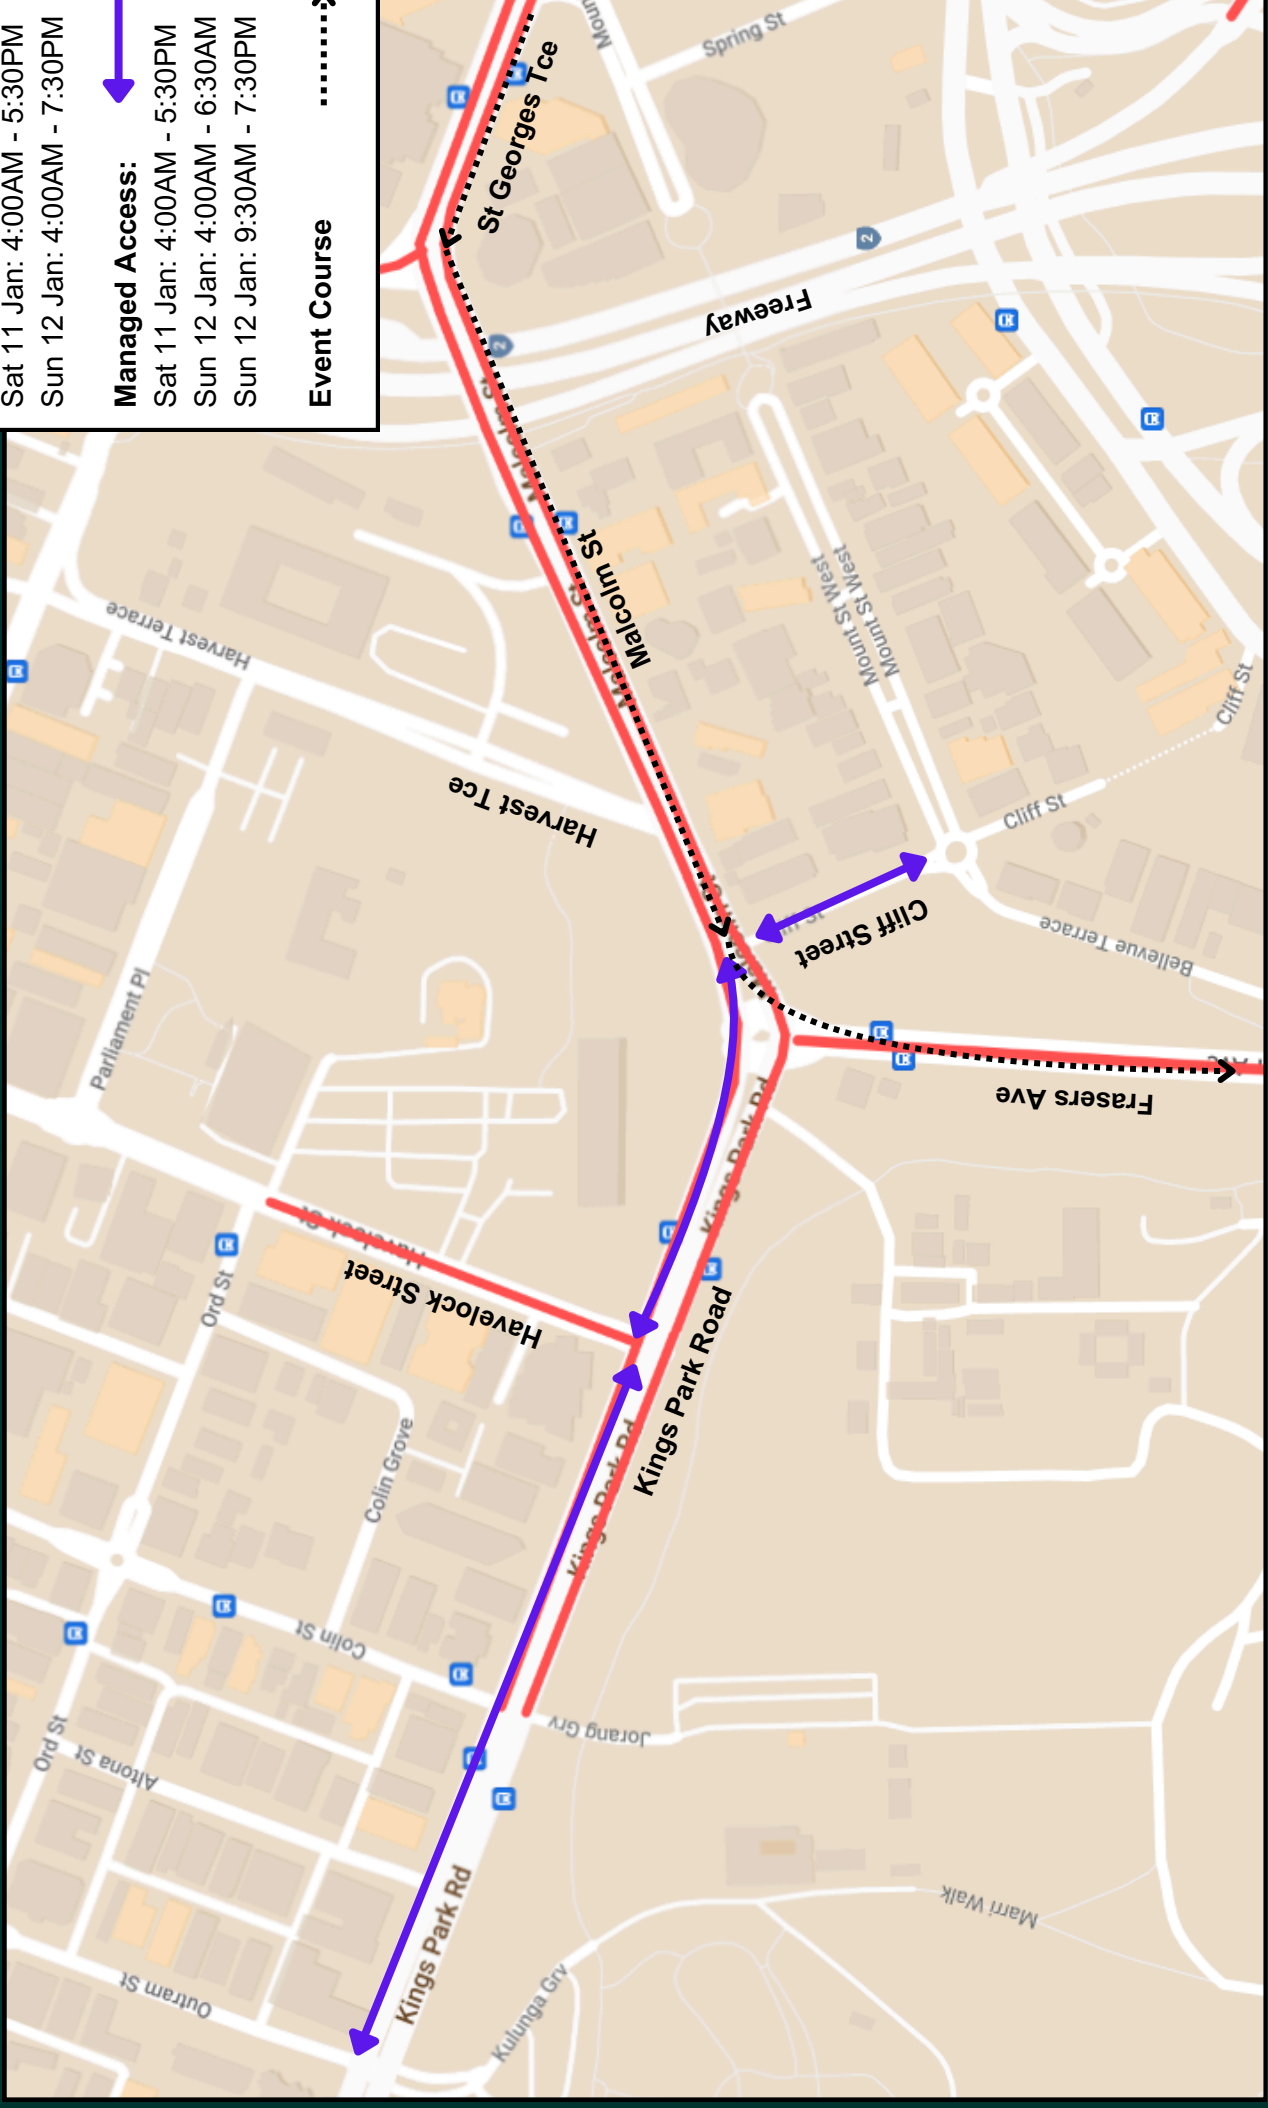

MOUNT ST, CLIFF ST, BELLEVUE TCE

To ensure the safety of all residents, participants, spectators, and general public Malcolm street will be closed to all non-event vehicles. Mount Street, Cliff Street and Bellevue Tce residents will be able to depart and return via a managed crossing at Cliff Street and Malcolm Street. **This will only be allowed when there are no riders on the course, please plan accordingly as delays may occur.** When returning home, we kindly ask that you either find alternate parking, return after road closures have been removed or limited access will be facilitated eastbound at Kings Park Rd and Outram St, via a traffic control point.

Exclusion periods on Sunday 12 Jan 6:30AM - 9:30AM when no vehicle movement will be allowed.

Date	Event	Location	Road Closure Times	No Vehicle Movement Permitted
Saturday 11 January 2025	Road Race	Mount Street, Cliff Street and Bellevue Tce	4:00AM - 5:30PM	N/A
Sunday 12 January 2025	Gran Fondo Road Race	Mount Street, Cliff Street and Bellevue Tce	4:00AM - 7:30PM	6:30AM - 9:30AM

PLEASE PLACE THIS NOTIFICATION ON YOUR VEHICLE DASHBOARD

(This will assist traffic management in ensuring access through local access only points)

Please see map on the back of this notification for details of the road closure areas and access routes.

Managed Access:

Sat 11 Jan: 4:00AM - 5:30PM
Sun 12 Jan: 4:00AM - 6:30AM
Sun 12 Jan: 9:30AM - 7:30PM

Event Course

For full road closure maps please visit website: roadnationals.org.au/the-event/road-closures