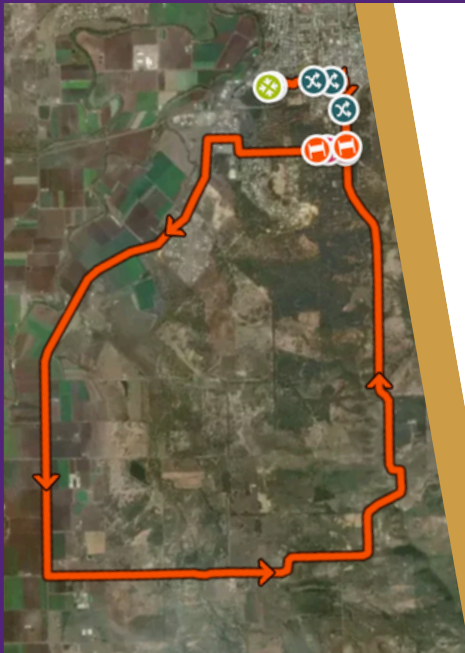

mardibartlett

classic

8:05am Women C & D 40km (2 Laps)
10:20am Women A & B 80km (4 Laps)
U17 Women Race in Their Open Grade

TWO RACES | ONE LOCATION
18 JULY 2026

EQUAL
PRIZE
MONEY MEN
& WOMEN

LAKE APEX PARK
GATTON

8:00am Masters D 60km (3 Laps)
8:45am Masters B & U17 80km (4 Laps)
10:15am Elite C & Masters C 60km (3 Laps)
11:20am Elite A 120km (6 Laps)
11:35am Elite B & Masters A 100km (5 Laps)

SUPPORTED BY
motorregistry.com.au